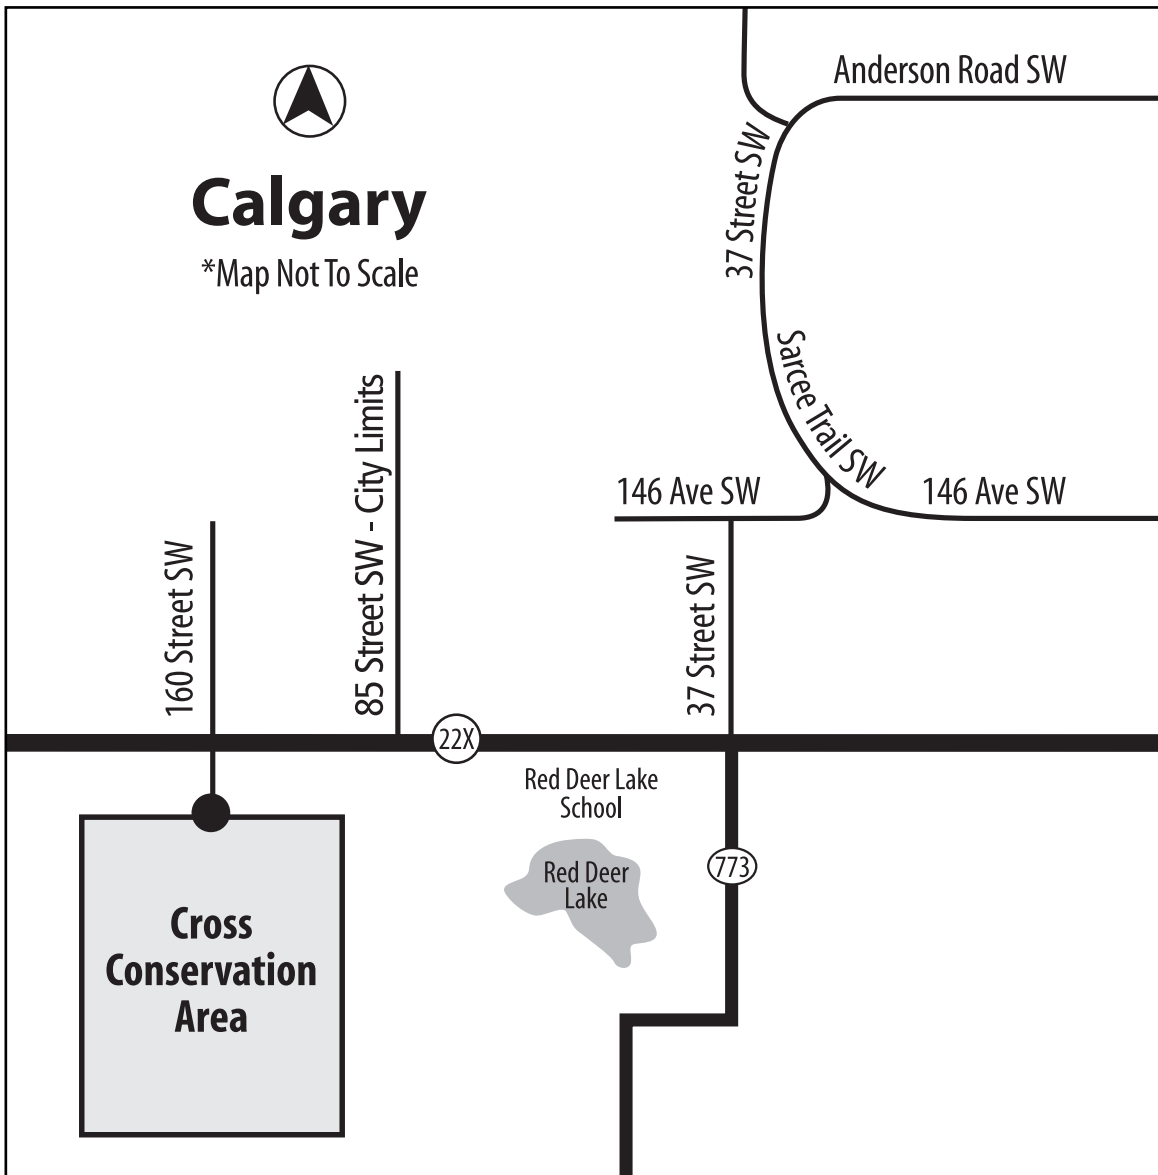

The Cross Conservation Area
Box 20, Site 23, R.R. #8
Calgary, AB T2J 2T9

General Information/Book a Hike
(403) 931-1042
Education Department
(403) 931-2042

**The Cross Conservation Area is 1.6 kms from Calgary city limits
on Hwy 22X. Turn south on 160 Street SW.**

Please bring this map and watch for the 160th Street sign. 160th Street is the first left after the city limits sign. The Cross Conservation Area is not marked with a highway sign.